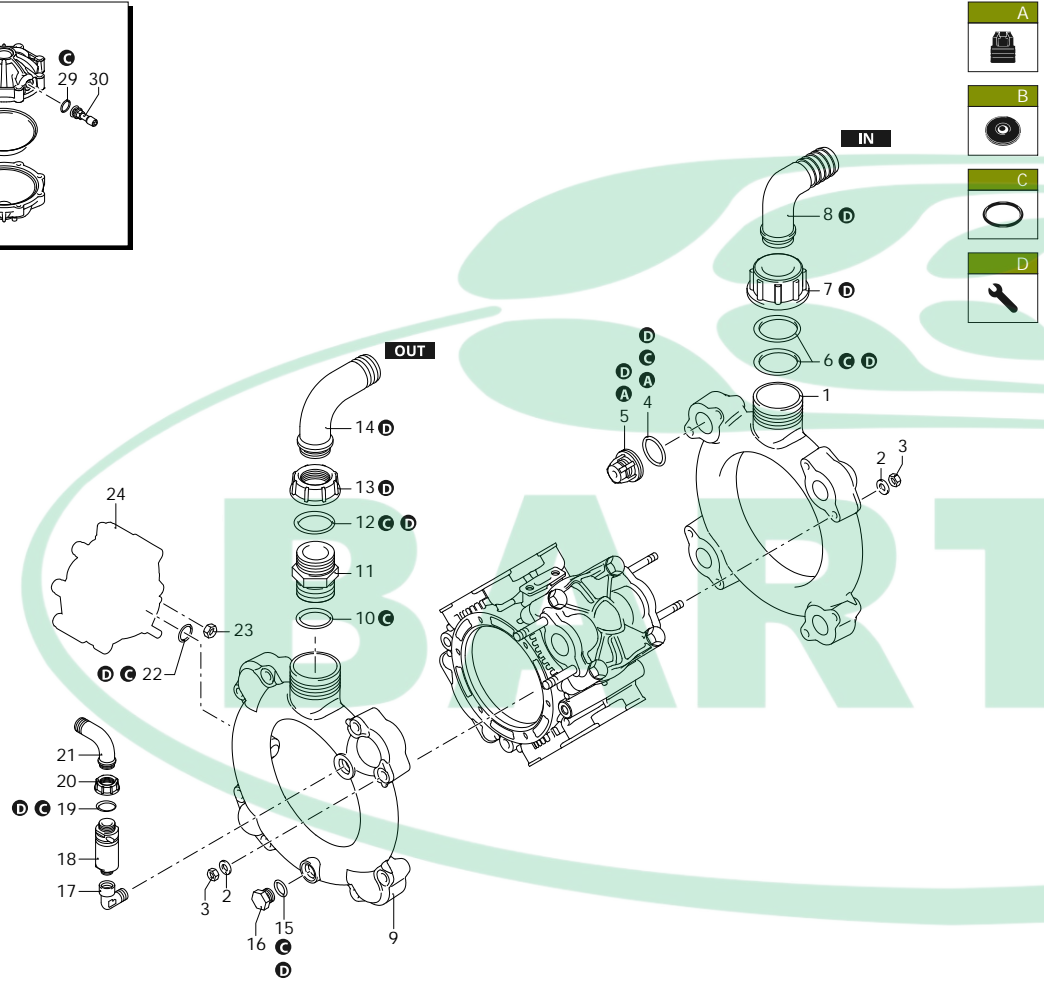

AR 185 BP

32038 AR 185 BP AP C/C - BlueFlex

Code	Description		Q	Note	Validity
1	760750	Line		intake	1
2	380243	Washer			16
3	380242	Nut	M8		16 C=20Nm / Molykote 1000
4	680070	O-ring	Ø 31,5x4,25		8 Lubricate with motor oil
5	759054	Valve			8
6	3040470	O-ring	Ø 39,3x2,62		2 Lubricate with motor oil
7	3040450	Ring nut	2" G		1
8	3040440	Elbow	Ø 50		1
9	760760	Line		delivery	1
10	751140	O-ring	Ø 47,22x3,53		1 Lubricate with motor oil
11	751130	Fitting	1"1/2 G (M-M)		1 C=10Nm
12	390290	O-ring	Ø 29x3		1 Lubricate Molykote PG54
13	750670	Ring nut	1" 1/2 G		1
14	3040160	Elbow	Ø 35		1
15	180101	O-ring	Ø 17,5x2		1 Lubricate with motor oil
16	330173	Plug	1/2" G		1 C=20Nm / Loxeal 55-14
17	881560	Fitting	1/2" G (M-F)		1 C=20Nm / Loxeal 83-21
18	1609000	Safety valve	20 bar		1 Loxeal 24-18
19	880831	O-ring	Ø 15,54x2,62 Viton		1 Lubricate Molykote G-807
20	550450	Ring nut	3/4" G		1
21	550460	Elbow	Ø 18		1
22	390290	O-ring	Ø 29x3		1 Lubricate Molykote PG54
23	380242	Nut	M8		2 C=20Nm / Molykote 1000
24	629230	Air chamber	BlueFlex		1
25	680180	Semi air chamber	lower		1
26	550194	Diaphragm	BlueFlex - Øe 110		1
27	620232	Semi air chamber	upper		1
28	621781	Screw	TE M8x40		1 C=20Nm / Molykote 1000
29	650542	Gasket			1 Lubricate with motor oil
30	180020	Air valve			1 C=3Nm / Loxeal 55-14
A	2374	Valve kit			1
B	43086	Diaphragms kit	BlueFlex		1
C	42510	O-ring kit			1
D	47219	Maintenance repair kit	BlueFlex		1

76_02-001_ar

Customer: AR
Customer Code:

Revision: 1
Date: 05/07/2024

Validity: < XX/YY = From week/year