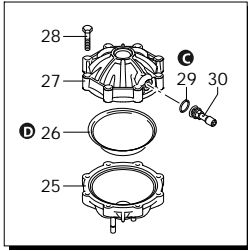

# AR 185 BP

32038 AR 185 BP AP C/C - BlueFlex

Code	Description		Q	Note	Validity
1	760750	Line		intake	1
2	380243	Washer			16
3	380242	Nut	M8		16 C=20Nm / Molykote 1000
4	680070	O-ring	Ø 31,5x4,25		8 Lubricate with motor oil
5	759054	Valve			8
6	3040470	O-ring	Ø 39,3x2,62		2 Lubricate with motor oil
7	3040450	Ring nut	2" G		1
8	3040440	Elbow	Ø 50		1
9	760760	Line		delivery	1
10	751140	O-ring	Ø 47,22x3,53		1 Lubricate with motor oil
11	751130	Fitting	1"1/2 G (M-M)		1 C=10Nm
12	390290	O-ring	Ø 29x3		1 Lubricate Molykote PG54
13	750670	Ring nut	1" 1/2 G		1
14	3040160	Elbow	Ø 35		1
15	180101	O-ring	Ø 17,5x2		1 Lubricate with motor oil
16	330173	Plug	1/2" G		1 C=20Nm / Loxeal 55-14
17	881560	Fitting	1/2" G (M-F)		1 C=20Nm / Loxeal 83-21
18	1609000	Safety valve	20 bar		1 Loxeal 24-18
19	880831	O-ring	Ø 15,54x2,62 Viton		1 Lubricate Molykote G-807
20	550450	Ring nut	3/4" G		1
21	550460	Elbow	Ø 18		1
22	390290	O-ring	Ø 29x3		1 Lubricate Molykote PG54
23	380242	Nut	M8		2 C=20Nm / Molykote 1000
24	629230	Air chamber	BlueFlex		1
25	680180	Semi air chamber	lower		1
26	550194	Diaphragm	BlueFlex - Øe 110		1
27	620232	Semi air chamber	upper		1
28	621781	Screw	TE M8x40		1 C=20Nm / Molykote 1000
29	650542	Gasket			1 Lubricate with motor oil
30	180020	Air valve			1 C=3Nm / Loxeal 55-14
A	2374	Valve kit			1
B	43086	Diaphragms kit	BlueFlex		1
C	42510	O-ring kit			1
D	47219	Maintenance repair kit	BlueFlex		1