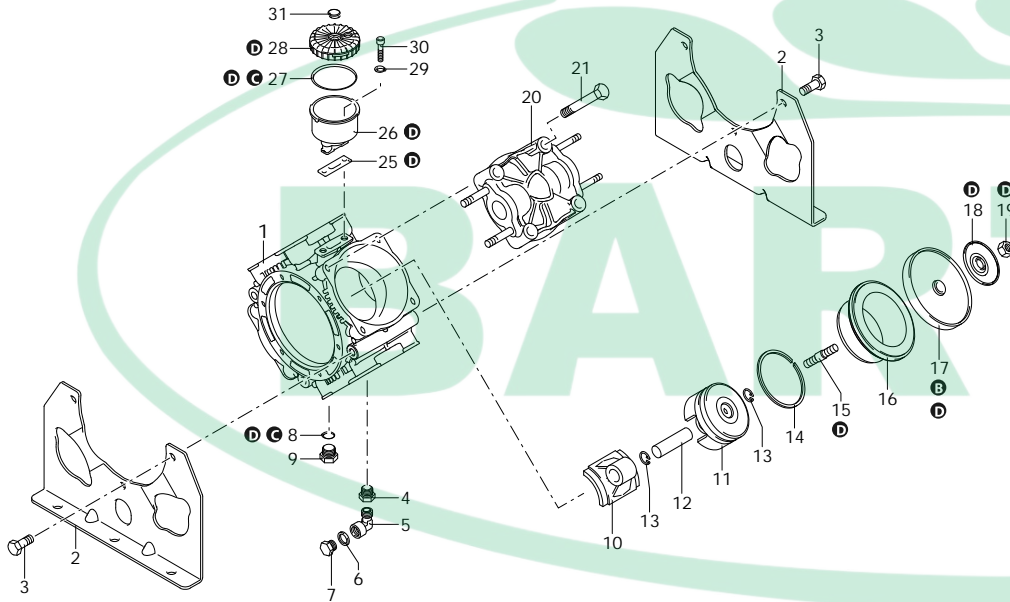

# AR 185 BP

32038 AR 185 BP AP C/C - BlueFlex

Code	Description	Q	Note	Validity
1	761010 Pump body	1		
2	761031 Foot	2		
3	160672 Screw	TE M10x25	6 C=35Nm / Loxeal 55-14	
4	1040491 Fitting	3/8" G (M-F)	1 C=20Nm / Loxeal 83-21	
5	900210 Fitting	3/8" G (M-F)	1 Loxeal 83-21	
6	2260200 Washer		1	
7	2281270 Plug	3/8" G	1 C=20Nm / Loxeal 55-14	
8	740290 O-ring	Ø 14x1,78	1 Lubricate Molykote PG54	
9	880530 Plug	3/8" G	1 C=20Nm	
10	760140 Connecting-rod		4 Lubricate with motor oil	
11	750122 Piston	Ø 80	4	
12	160700 Pin		4 Lubricate with Mineral Grease	
13	160691 Ring	seeger Øi 18	8	
14	500260 Piston ring		4	
15	2240100 Hub pin		4 C=30Nm / Loxeal 83-21	
16	750115 Sleeve		4	
17	550081 Diaphragm	BlueFlex - Øe 115	4	
18	751530 Plate	BlueFlex	4	
19	2240670 Nut	M10 / BlueFlex	4 C=25Nm	
20	751350 Head	plastic	4	
21	750061 Screw	TE M12x65	16 C=60Nm / Molykote 1000	
25	750040 Gasket		1 Seal with Arexons Mastic	
26	751170 Tank		1	
27	1980340 O-ring	Ø 83,8x2,62	1	
28	751183 Plug	red	1	
29	380243 Washer		2	
30	680350 Screw	TCEI M8x35	2 C=10Nm	
31	751780 Plug		1	
A	2374 Valve kit		1	
B	43086 Diaphragms kit	BlueFlex	1	
C	42510 O-ring kit		1	
D	47219 Maintenance repair kit	BlueFlex	1	
E	47208 Tank kit		1	