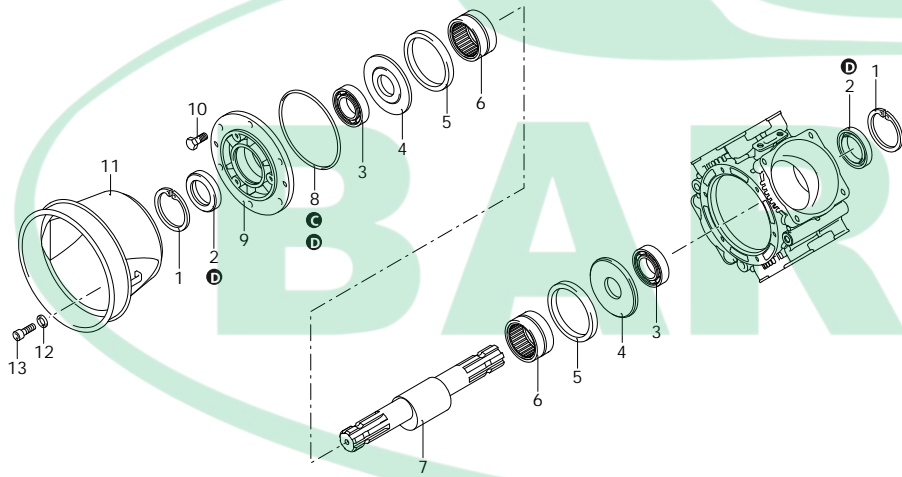

# AR 185 BP

32038 AR 185 BP AP C/C - BlueFlex

Code	Description		Q	Note	Validity
1	200390 Ring	seeger Øi 62	2		
2	751990 Ring	seal	2	Lubricate with Mineral Grease	
3	230350 Bearing		2	Press Mount	
4	540040 Plate		2	Lubricate with motor oil	
5	750130 Ring		2	Lubricate with motor oil	
6	750090 Bearing		2		
7	750174 Shaft	AV marked	1		
8	851360 O-ring	Ø 120,32x2,62	1	Lubricate Molykote Longterm W2	
9	680020 Support		1	Lubricate with Mineral Grease	
10	160672 Screw	TE M10x25	6	C=35Nm / Loxeal 55-14	
11	1500470 Cardan protection	Ø 239 mm	1		
12	390314 Washer		3		
13	850251 Screw	TCEI M8x12	3	C=10Nm	
A	2374 Valve kit		1		
B	43086 Diaphragms kit	BlueFlex	1		
C	42510 O-ring kit		1		
D	47219 Maintenance repair kit	BlueFlex	1		